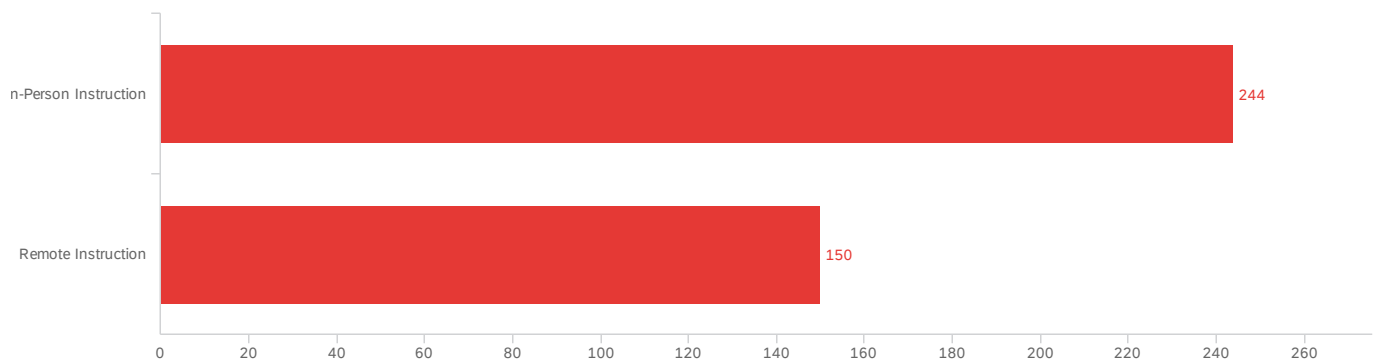

Q3 - On September 28th we will begin to deliver In-Person Instruction at GCS. Students will be phased in by grade-level and by October 19th all students, whose families have committed to In-Person Instruction, will be in the building each school day. Please indicate your commitment to either In-Person Instruction or Remote Instruction for the first trimester/quarter of the 2020-2021 school year below:

#	Field	Choice Count
1	In-Person Instruction	61.93% 244
2	Remote Instruction	38.07% 150

394

Showing rows 1 - 3 of 3