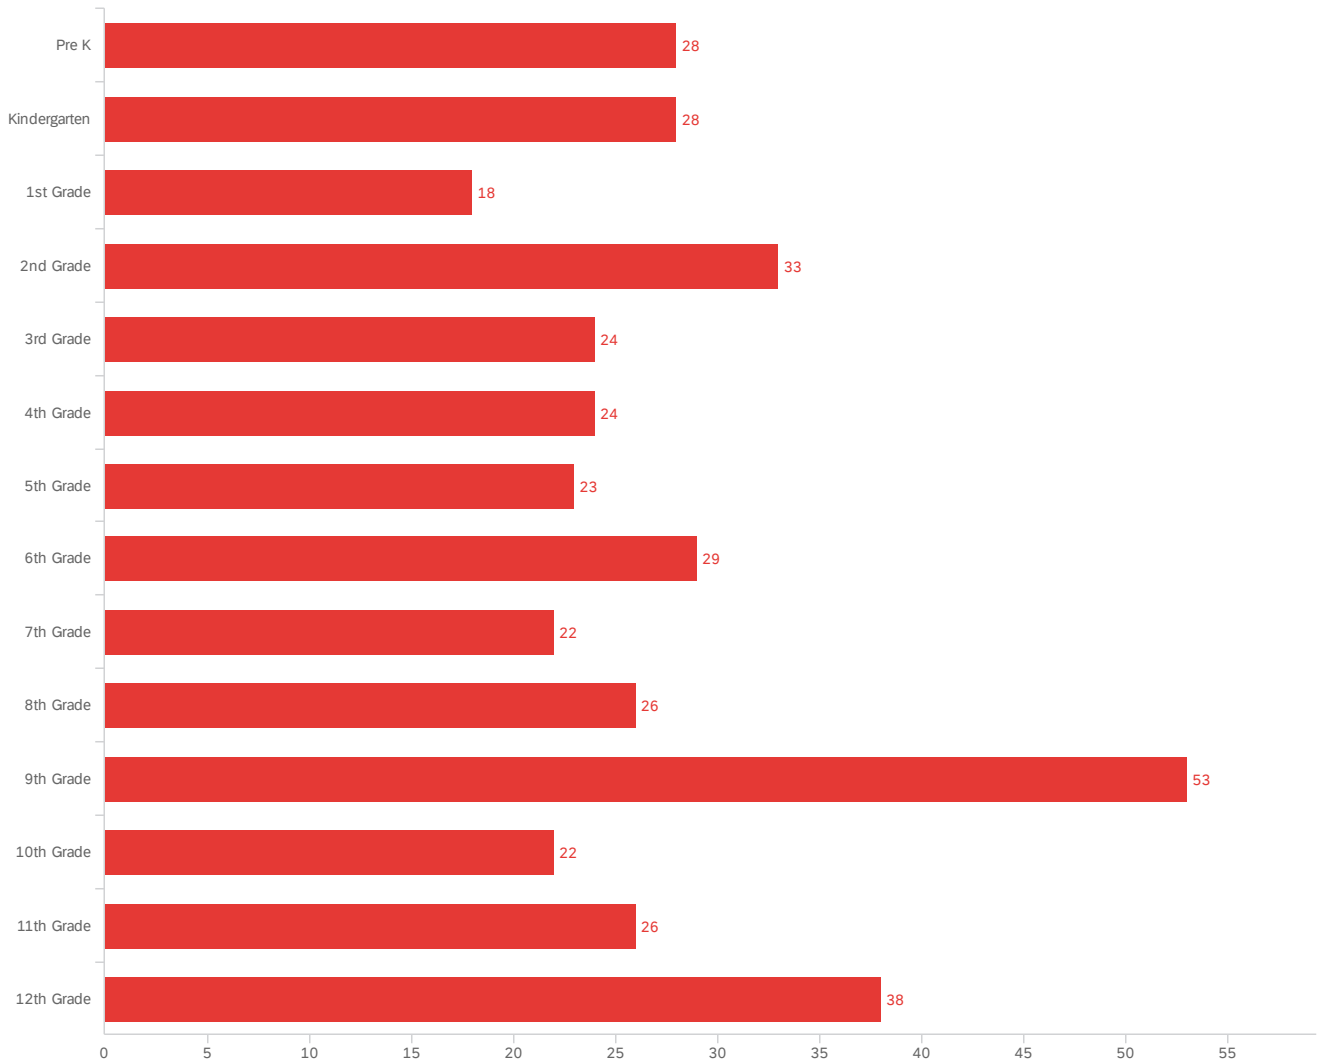

GCS Return to School Survey

GCS Return to School Survey

August 18, 2020 7:07 AM MDT

Q2 - What grade will this student be entering for the 2020 / 2021 school year?

#	Field	Choice Count
1	Pre K	7.11% 28
2	Kindergarten	7.11% 28
3	1st Grade	4.57% 18
4	2nd Grade	8.38% 33
5	3rd Grade	6.09% 24
6	4th Grade	6.09% 24