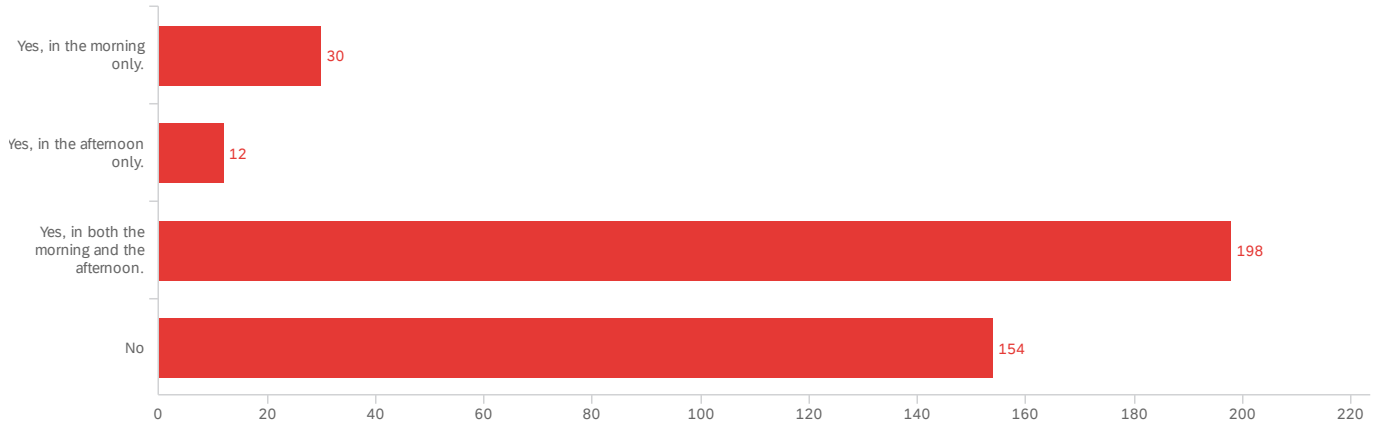

Q4 - If your commitment in #3 is for In-Person Instruction, and if your child qualifies for district-provided transportation, will you provide transportation for your child?

#	Field	Choice Count
1	Yes, in the morning only.	7.61% 30
2	Yes, in the afternoon only.	3.05% 12
3	Yes, in both the morning and the afternoon.	50.25% 198
4	No	39.09% 154

394

Showing rows 1 - 5 of 5

End of Report